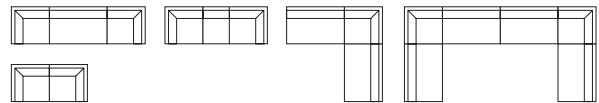

Charcoal Leather

Sectional composed of one loveseat, one armless chair and one corner chair
112"L 34"D 33"

loveseat

54"L 34"D 33"H – 8308

armless chair

24"L 34"D 33"H – 8109

corner chair

34"L 34"D 33"H – 81010

south beach group

Platinum Suede

Sectional composed of two sofas and one ottoman
152"L 40"D 33"H

sofa

69"L 29"D 33"H – 8301

ottoman

25"L 31"D 18"H – 8151

key west group

Black

sofa

85"L 35"D 33"H – 8306

loveseat

57"L 35"D 33"H – 8307

casual seating

For a great variety of informal, modern seating options, look no further. Here you will find chairs, sofas, stools, ottomans – even sophisticated bar sets – that will turn any exhibit into a destination.