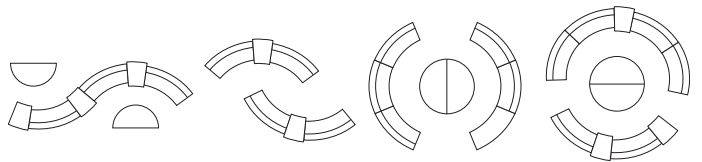

Charcoal Leather

Sectional composed of one loveseat, one armless chair and one corner chair
112"L 34"D 33"

loveseat

54"L 34"D 33"H – 8308

armless chair

24"L 34"D 33"H – 8109

corner chair

34"L 34"D 33"H – 81010

south beach group

Platinum Suede

Sectional composed of two sofas and one ottoman
152"L 40"D 33"H

sofa

69"L 29"D 33"H – 8301

ottoman

25"L 31"D 18"H – 8151

key west group

Black

sofa

85"L 35"D 33"H – 8306

loveseat

57"L 35"D 33"H – 8307

casual seating

For a great variety of informal, modern seating options, look no further. Here you will find chairs, sofas, stools, ottomans – even sophisticated bar sets – that will turn any exhibit into a destination.